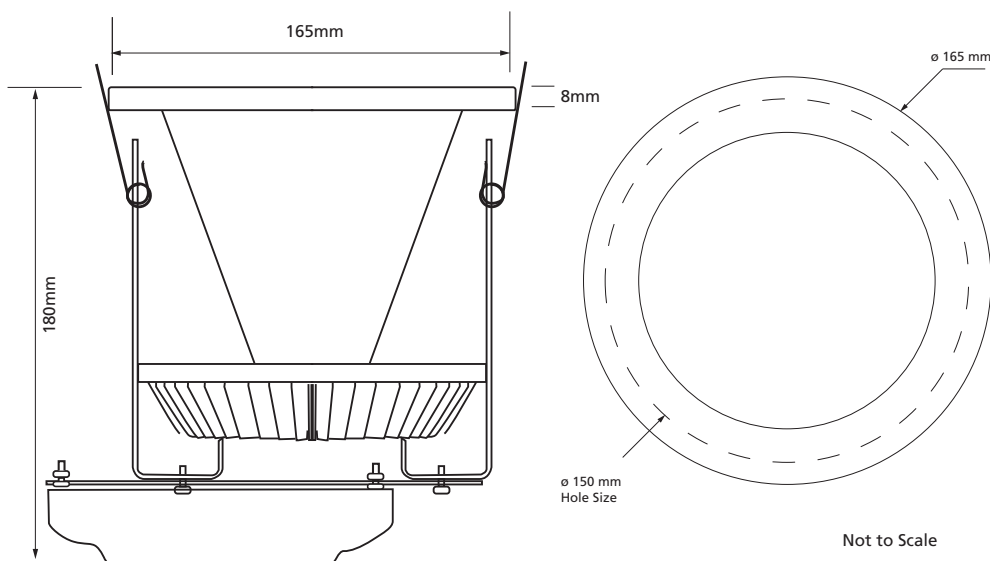

Dimensions

Specifications subject to change without notice

Greenled is BS 8555 Certified