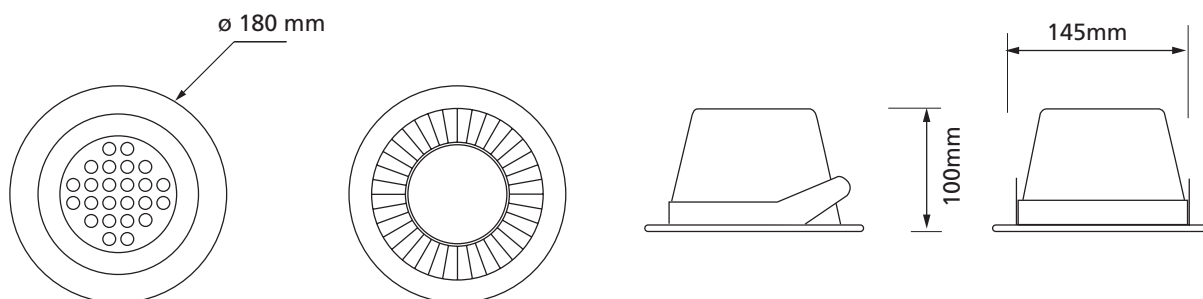

Cost of Light Comparison	
Greenled E	Conventional W

Guarantee : 2 years

Dimmable

CE	RoHS	90-240V AC	18W	50,000 hrs
----	------	---------------	-----	---------------

Specifications	Specification subject to change without notice
Product Code	GLF29W18W40
Colour	Warm White
Power Consumption	Total system wattage <18W
Operational Voltage	90-240V AC
Colour Temperature	3,000 K
Intensity of Light Output	840 Lm
Rendering Index	70
Lumens per watt	47 Lm/W
No. of LEDs	24
Expected Life	50,000 Hrs
Beam Angle	40°
Complexity of install	4
IES files available	No
Driver required	No

Dimensions

Not to Scale

Hole: 6 inch (ø 150-160 mm)

Cost of Light is cost to buy, install, replace and run this light per year.

A: £1-10 B: £11-20 C: £21-30 and so on to Z: £250-260

Complexity of install: 1. User install - no Electrician req'd. 2. Some wiring - Electrician req'd. 3. Some wiring and installation work Electrician req'd. 4. Additional wiring - Electrician req'd. 5. Fitting modification work - Electrician req'd.