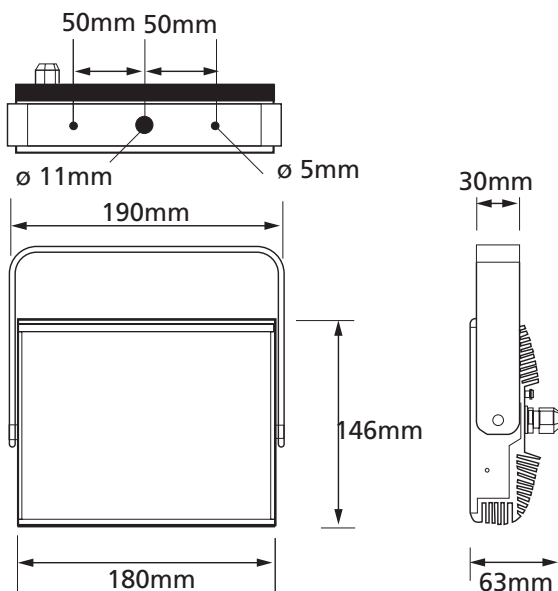

# GRAFIS 18W

IP65 Wall Washer

GLF37

A compact elegant IP65 rated LED spotlight luminaire. Ideal for wall washing, feature illumination and accent lighting. Strong aluminium construction, provided with mounting bracket. Powerful beam of light from 25° lenses

Guarantee : 2 years

Non-Dimmable

CE	RoHS	24V DC	21W	25,000 hrs
----	------	--------	-----	------------

Specifications	Specification subject to change without notice
Product Code	GLF37W18W25
Colour	Warm White
Power Consumption	21W
Operational Voltage	24V DC
Colour Temperature	3,000 K
Intensity of Light Output	990 Lm
Rendering Index	TBA
Lumens per watt	47 Lm/W
No. of LEDs	18
Expected Life	25,000 Hrs
Beam Angle	24°
Complexity of install	3
IES files available	No
Driver required	Yes

## Dimensions

**Cost of Light** is cost to buy, install, replace and run this light per year.

A: £1-10 B: £11-20 C: £21-30 and so on to Z: £250-260

**Complexity of install:** 1. User install - no Electrician req'd.