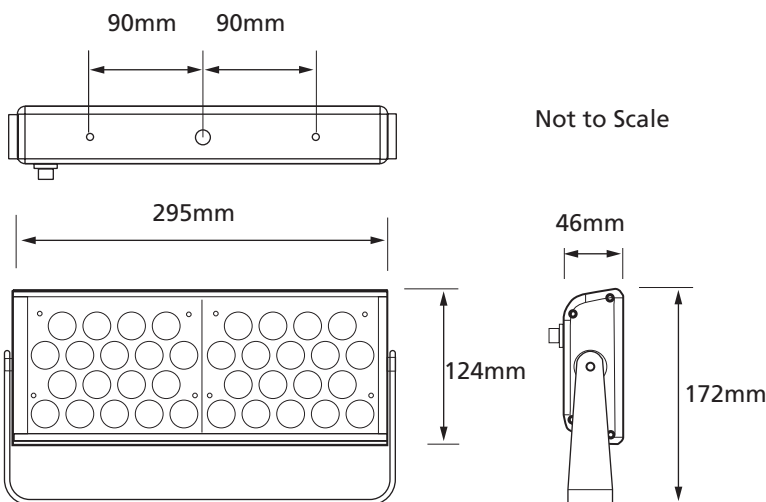

GRAFIS 36W

IP65 Wall Washer

GLF37

A IP65 rated LED spotlight luminaire for larger application than the Grafis 18W. Ideal for wall washing, feature illumination and accent lighting. Strong aluminium construction, provided with mounting bracket. Powerful rectangular beam of light provided from the 25°x50° lenses.

Guarantee : 2 years

Non-Dimmable

CE	RoHS	24V DC	42W	25,000 hrs
----	------	--------	-----	------------

Specifications	Specification subject to change without notice
Product Code	GLF37W36W25x50
Colour	Warm White
Power Consumption	42W
Operational Voltage	24V DC
Colour Temperature	3,000 K
Intensity of Light Output	1980 Lm
Rendering Index	TBA
Lumens per watt	47 Lm/W
No. of LEDs	36
Expected Life	25,000 Hrs
Beam Angle	25°
Complexity of install	3
IES files available	No
Driver required	Yes

Dimensions

Cost of Light is cost to buy, install, replace and run this light per year.

A: £1-10 B: £11-20 C: £21-30 and so on to Z: £250-260

Complexity of install: 1. User install - no Electrician req'd.
 2. Some wiring - Electrician req'd.
 3. Some wiring and installation work Electrician req'd.
 4. Additional wiring - Electrician req'd.
 5. Fitting modification work - Electrician req'd.