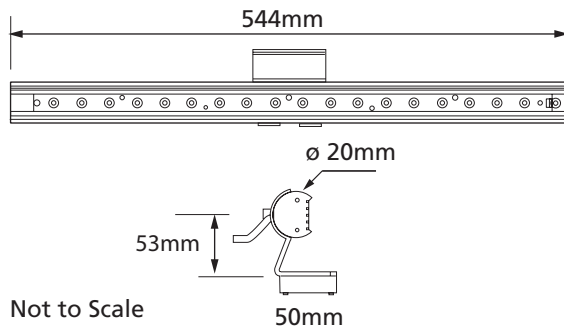

LINUS

IP65 Linear Wall Washer

GLF38

A IP65 rated LED linear luminaire.
 Ideal for short distance wall washing,
 signage illumination and external
 recess lighting.
 Strong aluminium construction, provided
 with mounting bracket.
 120° beam provides a wide spread of
 light over a shorter distances.

Guarantee : 2 years

Non-Dimmable

CE	RoHS	24V DC	21W	25,000 hrs
----	------	-----------	-----	---------------

Specifications	Specification subject to change without notice
Product Code	GLF38W18W
Colour	Warm White
Power Consumption	21W
Operational Voltage	24V DC
Colour Temperature	3,000 K
Intensity of Light Output	990 Lm
Rendering Index	TBA
Lumens per watt	47 Lm/W
No. of LEDs	18
Expected Life	25,000 Hrs
Beam Angle	120°
Complexity of install	3
IES files available	No
Driver required	Yes

Dimensions

Cost of Light is cost to buy, install, replace and run this light per year.

A: £11-10 B: £11-20 C: £21-30 and so on to Z: £250-260

Complexity of install: 1. User install - no Electrician req'd. 2. Some wiring - Electrician req'd. 3. Some wiring and installation work Electrician req'd. 4. Additional wiring - Electrician req'd. 5. Fitting modification work - Electrician req'd.