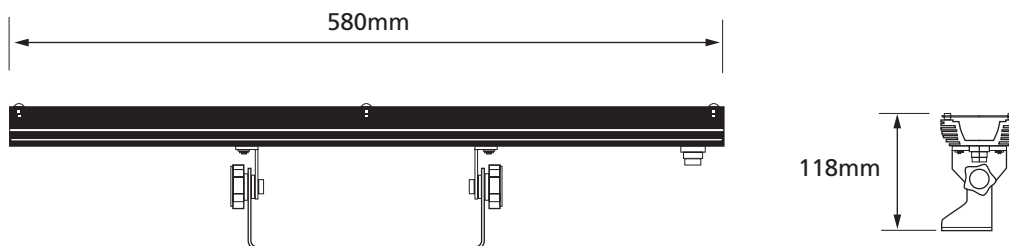

Dimensions

Not to Scale

Cost of Light is cost to buy, install, replace and run this light per year.
A: £1-10 B: £11-20 C: £21-30 and so on to Z: £250-260

Complexity of install: 1. User install - no Electrician req'd. 2. Some wiring - Electrician req'd. 3. Some wiring and installation work Electrician req'd. 4. Additional wiring - Electrician req'd. 5. Fitting modification work - Electrician req'd.

Guarantee will ONLY apply where recommended drivers are used and fitting and installation is carried out by a properly qualified Electrician.