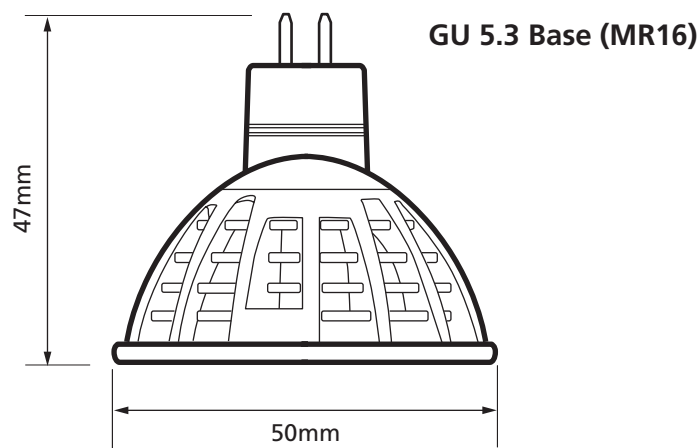

Dimensions

Specifications subject to change without notice

Greenled is BS 8555 Certified