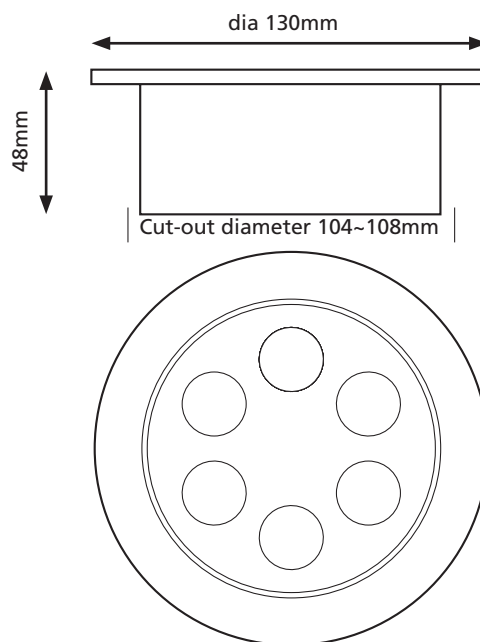

Guarantee : 2 years

Dimmable

Specifications			
Product Code	GLL17SPDC9W24V(30 or 60)	GLL17SPD9W24V(30 or 60)	GLL17SPDRGB9W24V
Colour	Cool White	Warm White	RGB
Power Consumption	9w	9w	9W
Operational Voltage	24 V DC (separate Greenled power supply and DMX controller required)	24 V DC (separate Greenled power supply and DMX controller required)	24 V DC (separate Greenled power supply and DMX controller required)
Colour Temperature	6000 K	3000 K	n/a
Intensity of Light Output	480 Lm	480 Lm	n/a
Lux @ 1m	2,650 Lux on 30° lens	2,650 Lux on 30° lens	n/a
No. of LEDs	6	6	2 x Red, 2 x Green, 2 x Blue
Expected Life	50,000 hrs	50,000 hrs	50,000 hrs
Beam Angles	30°, 60°	30°, 60°	60°

Dimensions

Height: 48mm
 Diameter: 130mm
 Cut-out diameter 104-108mm

Specifications subject to change without notice

Greenled is BS 8555 Certified