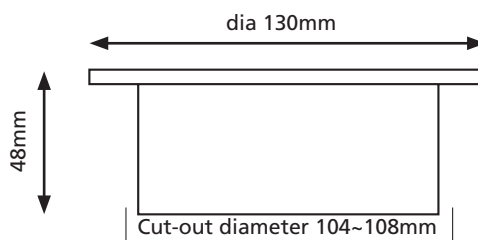

Guarantee : 2 years

Non-dimmable

Specifications		
Product Code	GLL17SPC9W(30 or 60)	GLL17SP9W(30 or 60)
Colour	Cool White	Warm White
Power Consumption	9w	9w
Operational Voltage	110-230 V AC (with built-in driver)	110-230 V AC (with built-in driver)
Colour Temperature	6000 K	3000 K
Intensity of Light Output	480 Lm	480 Lm
Lux @ 1m	2,650 Lux on 30° lens	2,650 Lux on 30° lens
No. of LEDs	6	6
Expected Life	50,000 hrs	50,000 hrs
Beam Angles	30°, 60°	30°, 60°

### Dimensions

Height: 48mm  
 Diameter: 130mm  
 Cut-out diameter 104-108mm

Specifications subject to change without notice

Greenled is BS 8555 Certified