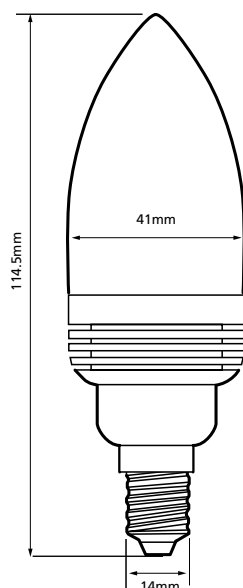

Guarantee : 2 years

Non-Dimmable

CE	RoHS	240V AC	3.5W	50,000 hrs
----	------	------------	------	---------------

Specifications		
Product Code	GLL20E14W3.6W	GLL20E14N3.6W
Colour	Warm White	Natural White
Power Consumption	3.5W	3.5W
Operational Voltage	240 V	240 V
Colour Temperature	2,800 - 3,500 K	4,000 - 5,500 K
Intensity of Light Output	90 Lm	100 Lm
Rendering Index	> 80 Ra	> 75 Ra
Lumens per watt	26 Lm/W	29 Lm/W
No. of LEDs	1 x 3W	1 x 3W
Expected Life	50,000 hrs	50,000 hrs
Beam Angle	100° (flood)	100° (flood)

## Dimensions

Dimensions

E14 Base

Specifications subject to change without notice

Greenled is BS 8555 Certified