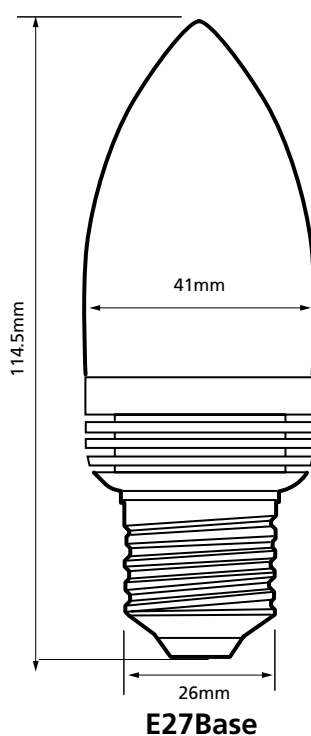

Dimensions

Specifications subject to change without notice

Greenled is BS 8555 Certified