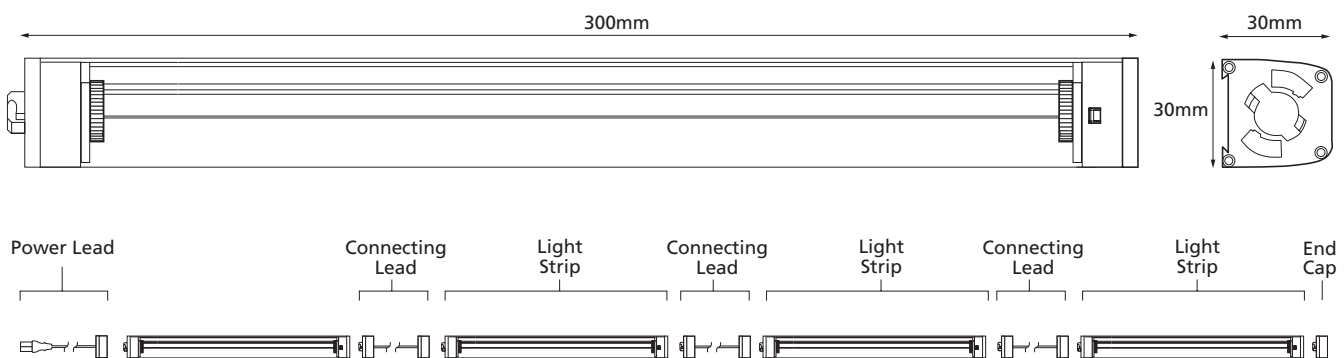

### GLL22

Easy to assemble LED light strips that simply lock together, end-to-end. Each 30cm white strip offers twice the brightness of a 20W halogen, while using less than 5W of power. The LED strip inside the link-light has adjustable tilt so the light can be directed to where it is required. Supplied with slide-on mounting clips for easy fixing. The complete LED solution for shelf and cabinet lighting, corridor illumination and point-of-sale lighting.

### Dimensions

NB: Maximum number of Strips connected together is 10

Not to Scale

Specifications subject to change without notice

Greenled is BS 8555 Certified