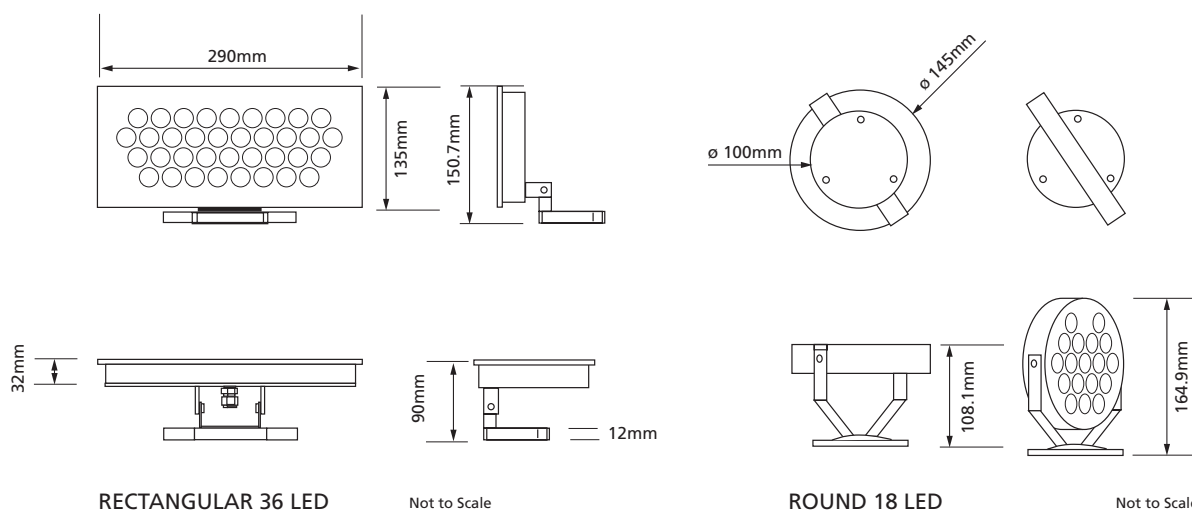

Dimensions

Specifications subject to change without notice

Greenled is BS 8555 Certified