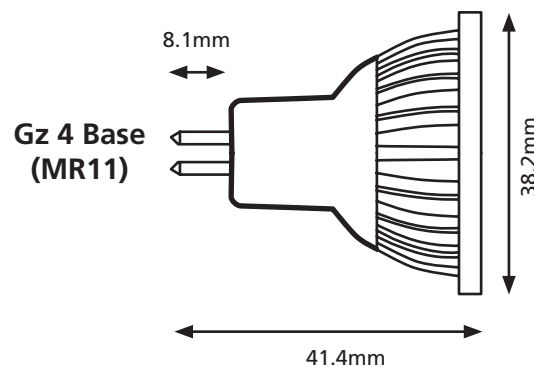

Dimensions

Specifications subject to change without notice

Greenled is BS 8555 Certified