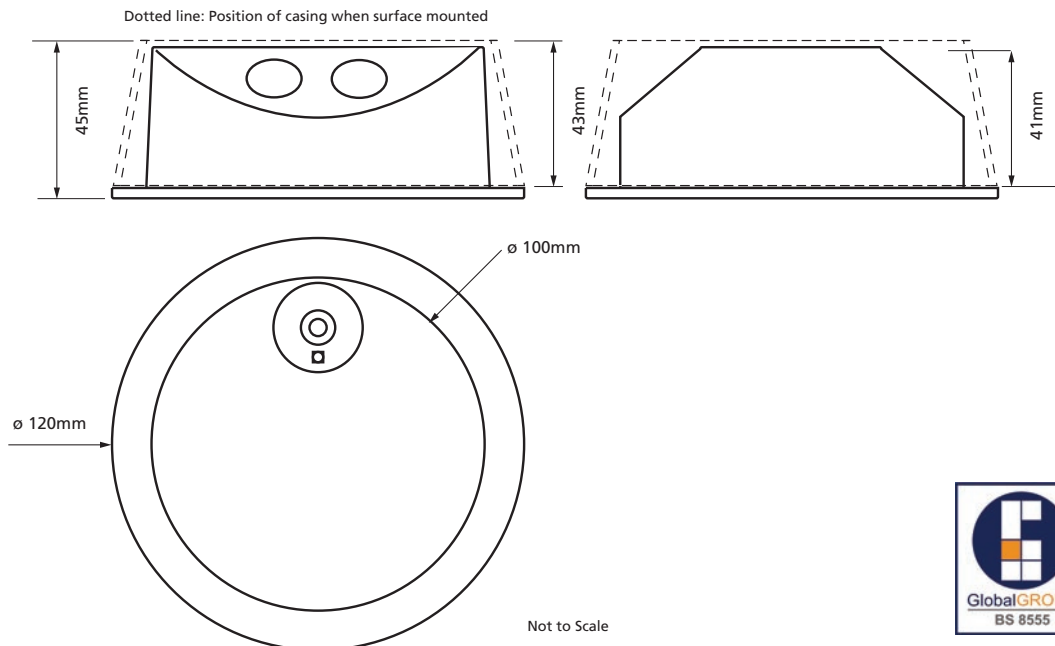

Dimensions

Greenled is BS 8555 Certified