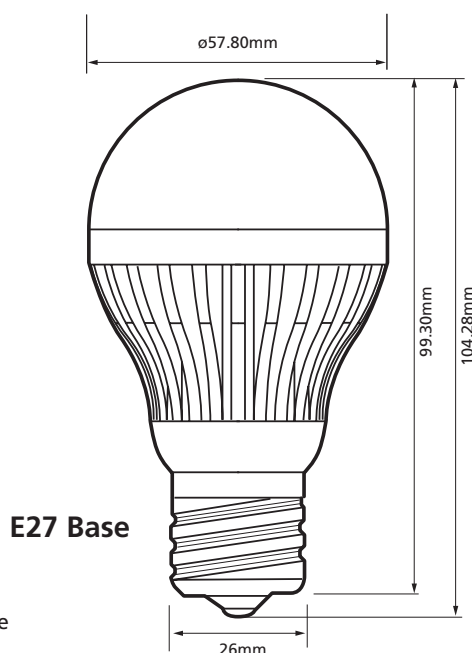

Dimensions

Dimensions

Specifications subject to change without notice

Greenled is BS 8555 Certified