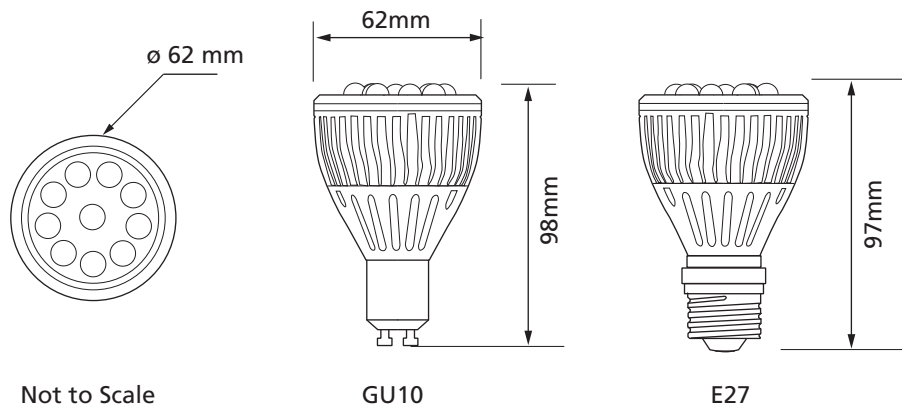

Dimensions

Cost of Light is cost to buy, install, replace and run this light per year.
A: £1-10 B: £11-20 C: £21-30 and so on to Z: £250-260

Complexity of install: 1. User install - no Electrician req'd. 2. Some wiring - Electrician req'd. 3. Some wiring and installation work Electrician req'd. 4. Additional wiring - Electrician req'd. 5. Fitting modification work - Electrician req'd.

Guarantee will ONLY apply where recommended drivers are used and fitting and installation is carried out by a properly qualified Electrician.