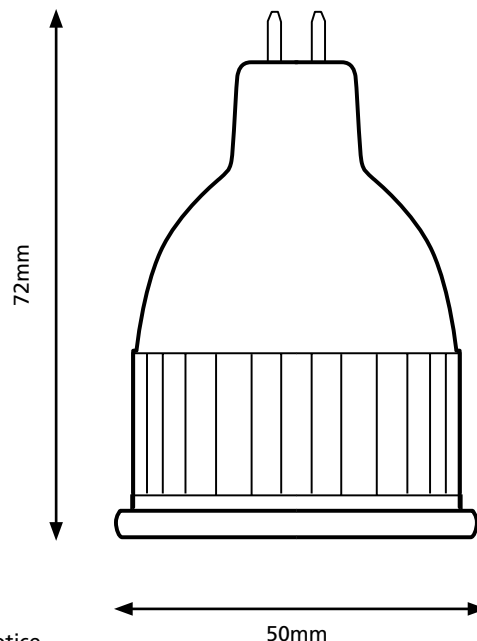

Dimensions

GU 5.3 Base (MR16)

Specifications subject to change without notice

Greenled is BS 8555 Certified