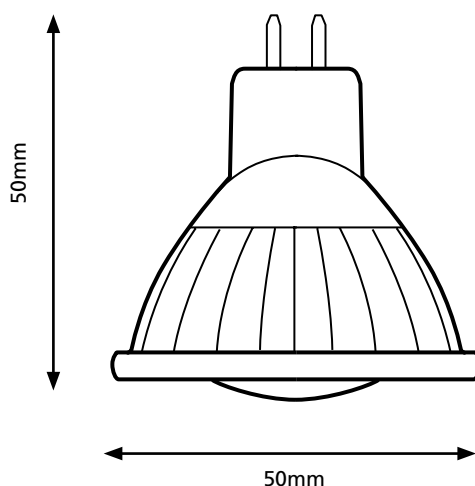

ZETA

3.6W MR16 LED downlighter

GLL7

Suitable as a downlighter and spotlight or for task lighting.

A 3.6W low voltage lensed lamp with 45° beam, available in cool and warm white.

Guarantee only valid if used with recommended Greenled driver.

Guarantee : 2 years

Non-dimmable

Specifications		
Product Code	GLL7MR16C3W	GLL7MR16W3W
Colour	Cool White	Warm White
Power Consumption	3.6 W	3.6 W
Operational Voltage	12 V DC (pls use Greenled driver)	12 V DC (pls use Greenled driver)
Colour Temperature	6000 K	3000 K
Rendering Index	Ra=80	Ra=80
Intensity of Light Output	75 Lm	45 Lm
Lumens per watt	21 Lm/W	12.5 Lm/W
No. of LEDs	1	1
Expected Life	40,000 hrs	40,000 hrs
Beam Angle	45°	45°

GU 5.3 Base (MR16)

Dimensions

Specifications subject to change without notice

Greenled is BS 8555 Certified