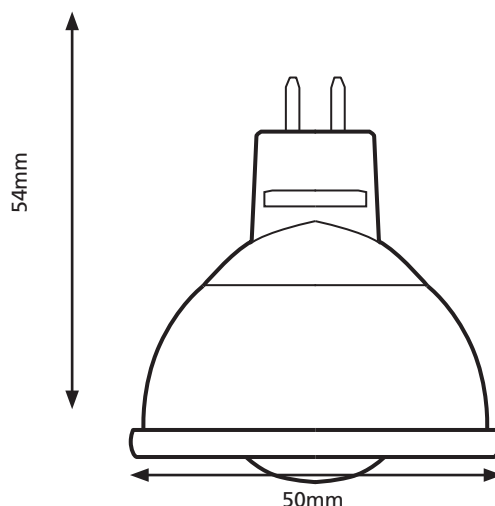

ATRIA

3W MR16 downlighter

GLL9

Suitable for task lighting, accent lighting and general illumination.

A 3 W 12VDC mini reflector LED lamp with a 30°, soft edge beam angle, in a choice of 2 light colour temperatures, cool white and tungsten warm white. Fits standard MR16 lamp holders. Requires recommended Greenled 12V DC constant voltage driver (for guarantee to apply).

Guarantee : 2 years

Non-dimmable

Specifications		
Product Code	GLL9MR16C3W	GLL9MR16W3W
Colour	Cool White	Tungsten Warm White
Power Consumption	3W	3W
Operational Voltage	12 V AC/DC (pls use Greenled driver)	12 V AC/DC (pls use Greenled driver)
Colour Temperature	6000 K	3800 K
Rendering Index	Ra=75	Ra=75
Intensity of Light Output	61 Lm	60 Lm
Lumens per watt	20 Lm/W	20 Lm/W
No. of LEDs	1	1
Expected Life	35,000 hrs	35,000 hrs
Beam Angle	30°	30°

Dimensions

GU 5.3 Base (MR16)

Specifications subject to change without notice

Greenled is BS 8555 Certified